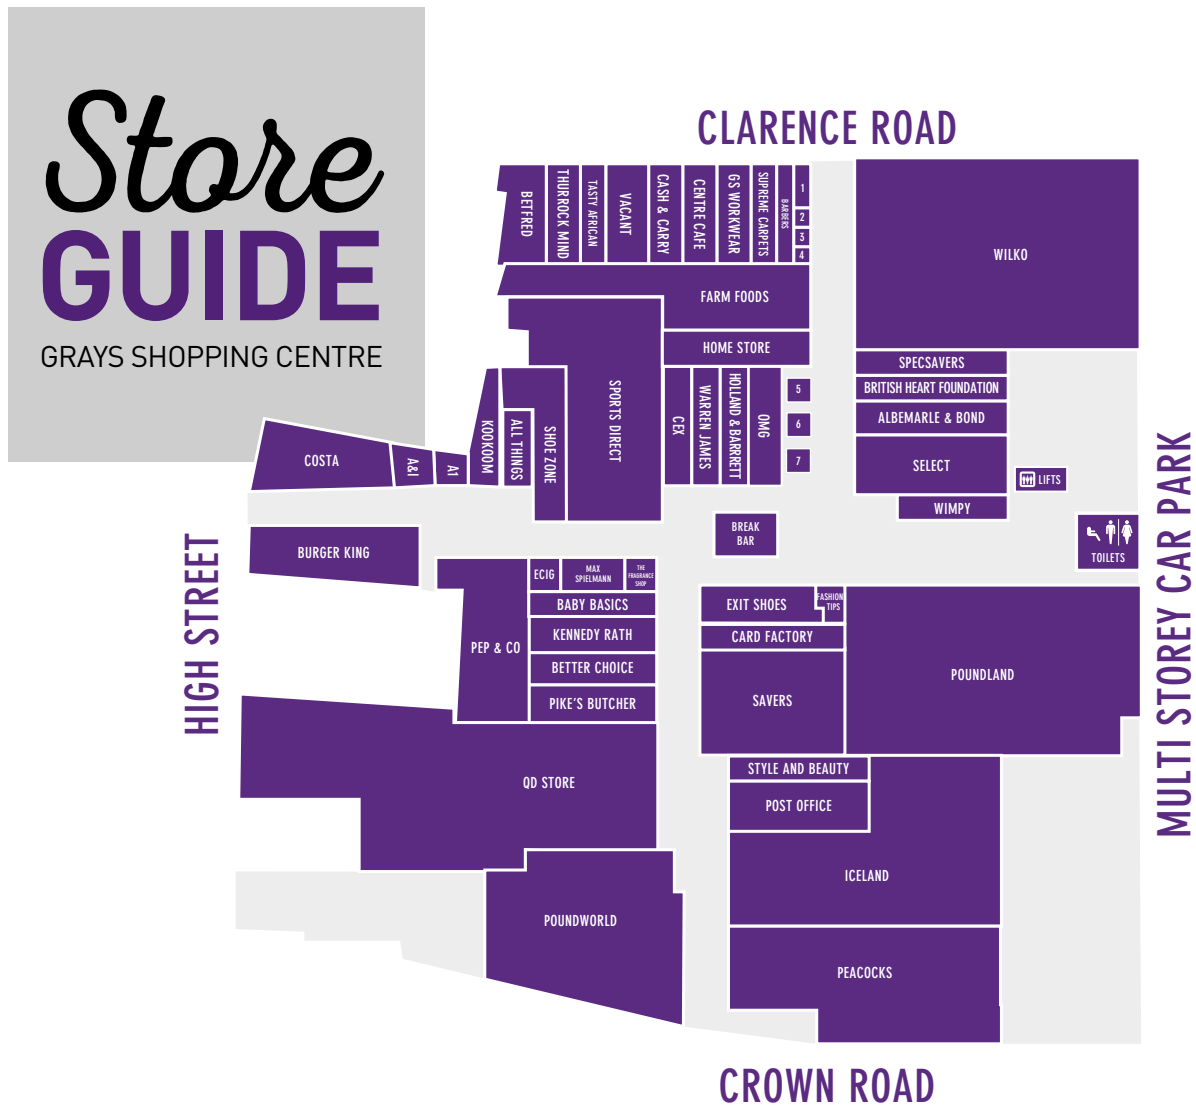

Floor Plan

Home & Garden

BETTER CHOICE
POUNDWORLD
POUNDLAND
QD
WILKO
HOME STORES

Food & Drink

BREAK BAR
BURGER KING
CENTRE CAFÉ
COSTA COFFEE
FARM FOODS
1. FRUIT & VEG
GRAYS CASH & CARRY
ICELAND
2. SNACK SHACK
WIMPY
TASTY AFRICAN

Fashion & Beauty

BODYFASHION
EXIT SHOES
6. FALKO JEWELLERS
FRAGRANCE SHOP
KOOKOOM
OMG
7. LAYNA ALAYNA BOUTIQUE
3. LILY NAILS
PEACOCKS
PEP & CO
SAVERS
SELECT
SHOE ZONE
STYLE & BEAUTY
WARREN JAMES

Services

A & I COMPUTERS
A1 SHOES
4. EGO UNISEX HAIR SALON
KENNEDY RATH
MAX SPIELLMAN
POST OFFICE
SPECSAVERS
THE BARBER'S

Lifestyle

ALBEMARLE & BOND
ALL THINGS MOBILE
BABY BASICS
BETFRED
BRITISH HEART FOUNDATION
CARD FACTORY
CEX LTD
E-CIG WIZARD
FASHION TIPS
GS WORKWEAR
HOLLAND & BARRETT
5. MOBILE PARADISE
SPORTS DIRECT
SUPREME CARPETS
THURROCK MIND